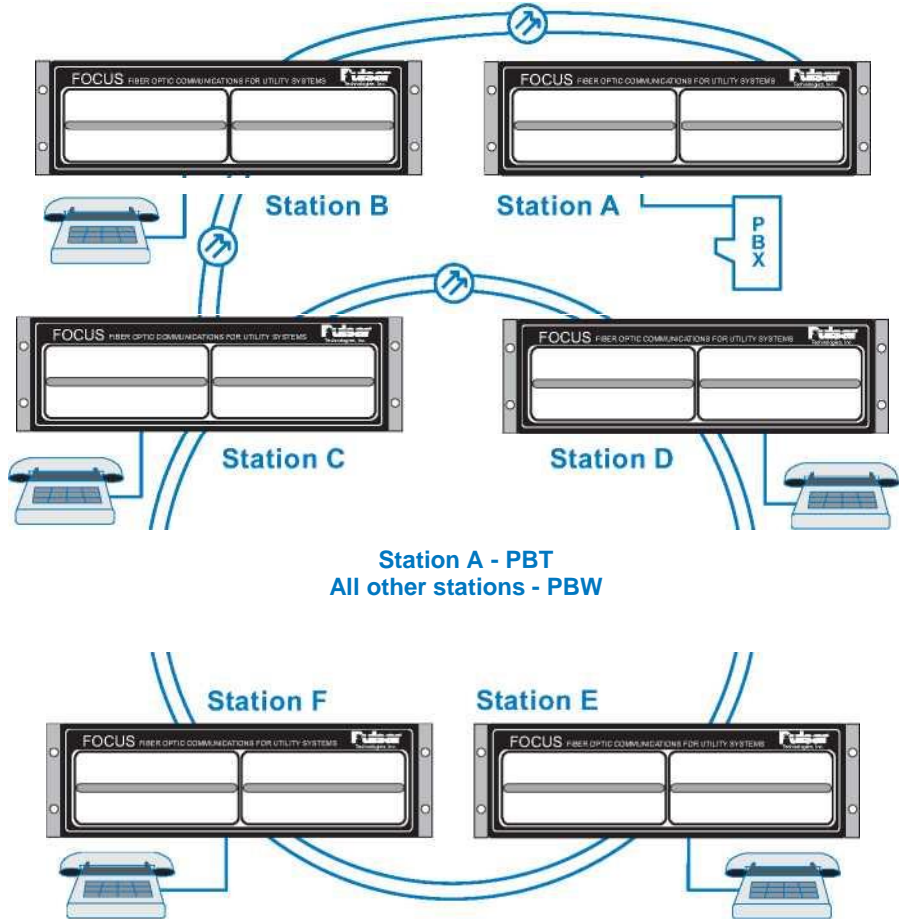

# PARTY LINE EXCHANGE (PLE) SYSTEM

The Party Line Exchange (PLE) system raises the concept of orderwire to an intelligent level. The system operates over a single DS0 time slot and uses standard DTMF telephones. Each location is programmed with a three-digit extension. You can direct your orderwire call to a specific location or to all locations. You can apply this feature to any system configuration including: Ring Topologies, Rings with Spurs, and Linear Systems.

The complete PLE system includes two modules: the PBW and PBT. The PBW module can be installed into any chassis where an addressable orderwire is required. This module provides "dial tone" and ringing voltage for standard DTMF telephones.

The PBT module is used to terminate the orderwire system into an extension on your company PBX. This PBX connection allows one of your internal three-digit extensions to access an "Outside-Line"

through the PBT module. This lets you place calls outside of the orderwire system. It also allows you to place calls from the public telephone network to access your PLE system from remote locations.

Using the system is as easy as picking up the telephone and dialing the desired extension. Once the system is in use, all other locations will hear a busy signal indicating that the line is engaged. Conference and emergency calls are accommodated through the use of a break-in code. This code allows you to override the busy signal and enter into an existing conversation. An "All Call" feature is included to allow ringing at all locations when desired.