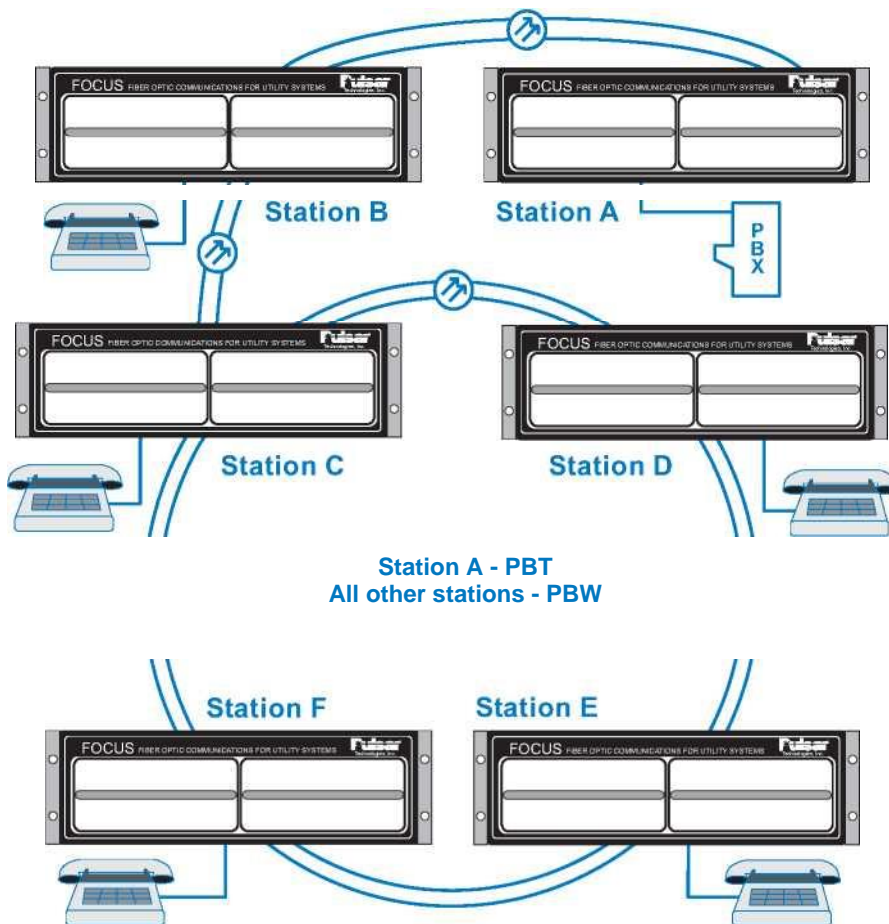

### POWER INSTRUMENTS

## PARTY LINE EXCHANGE (PLE) SYSTEM

The Party Line Exchange (PLE) system raises the concept of orderwire to an intelligent level. The system operates over a single DS0 time slot and uses standard DTMF telephones. Each location is programmed with a three-digit extension. You can direct your orderwire call to a specific location or to all locations. You can apply this feature to any system configuration including: Ring Topologies, Rings with Spurs, and Linear Systems.

The complete PLE system includes two modules: the PBW and PBT. The PBW module can be installed into any chassis where an addressable orderwire is required. This module provides "dial tone" and ringing voltage for standard DTMF telephones.

The PBT module is used to terminate the orderwire system into an extension on your company PBX. This PBX connection allows one of your three-digit extensions to access an "Outside-Line"

through the PBT module. This lets you place calls outside of the orderwire system. It also allows you to place calls from the public telephone network to access your PLE system from remote locations.