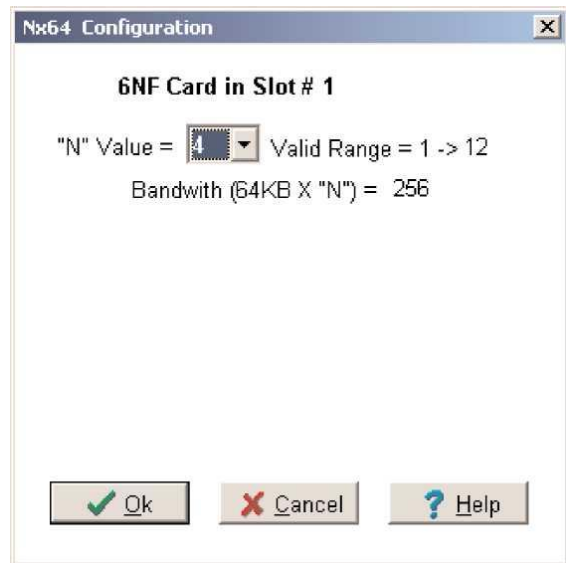

Application

This module is used to connect IEEE C37.94 compliant devices to the multiplexer. This eliminates the cost and interference problems inherent with metallic circuits.

Typical devices you can connect to the module include:

- External protocol converters to V.35, RS-422, G703.2
- Current differential protective relays (SEL 311L, GE L90, RFL 9300)
- Contact transfer devices (SEL 2594)

Specifications

Module: 1 slot width*
Data Rate: 64k to 768k (1-12 timeslots)
Optical Interface: 850nm
Connection: ST connector for multi-mode fiber
Clock: Internal only
Indications: Module Status
TX Data
RX Data